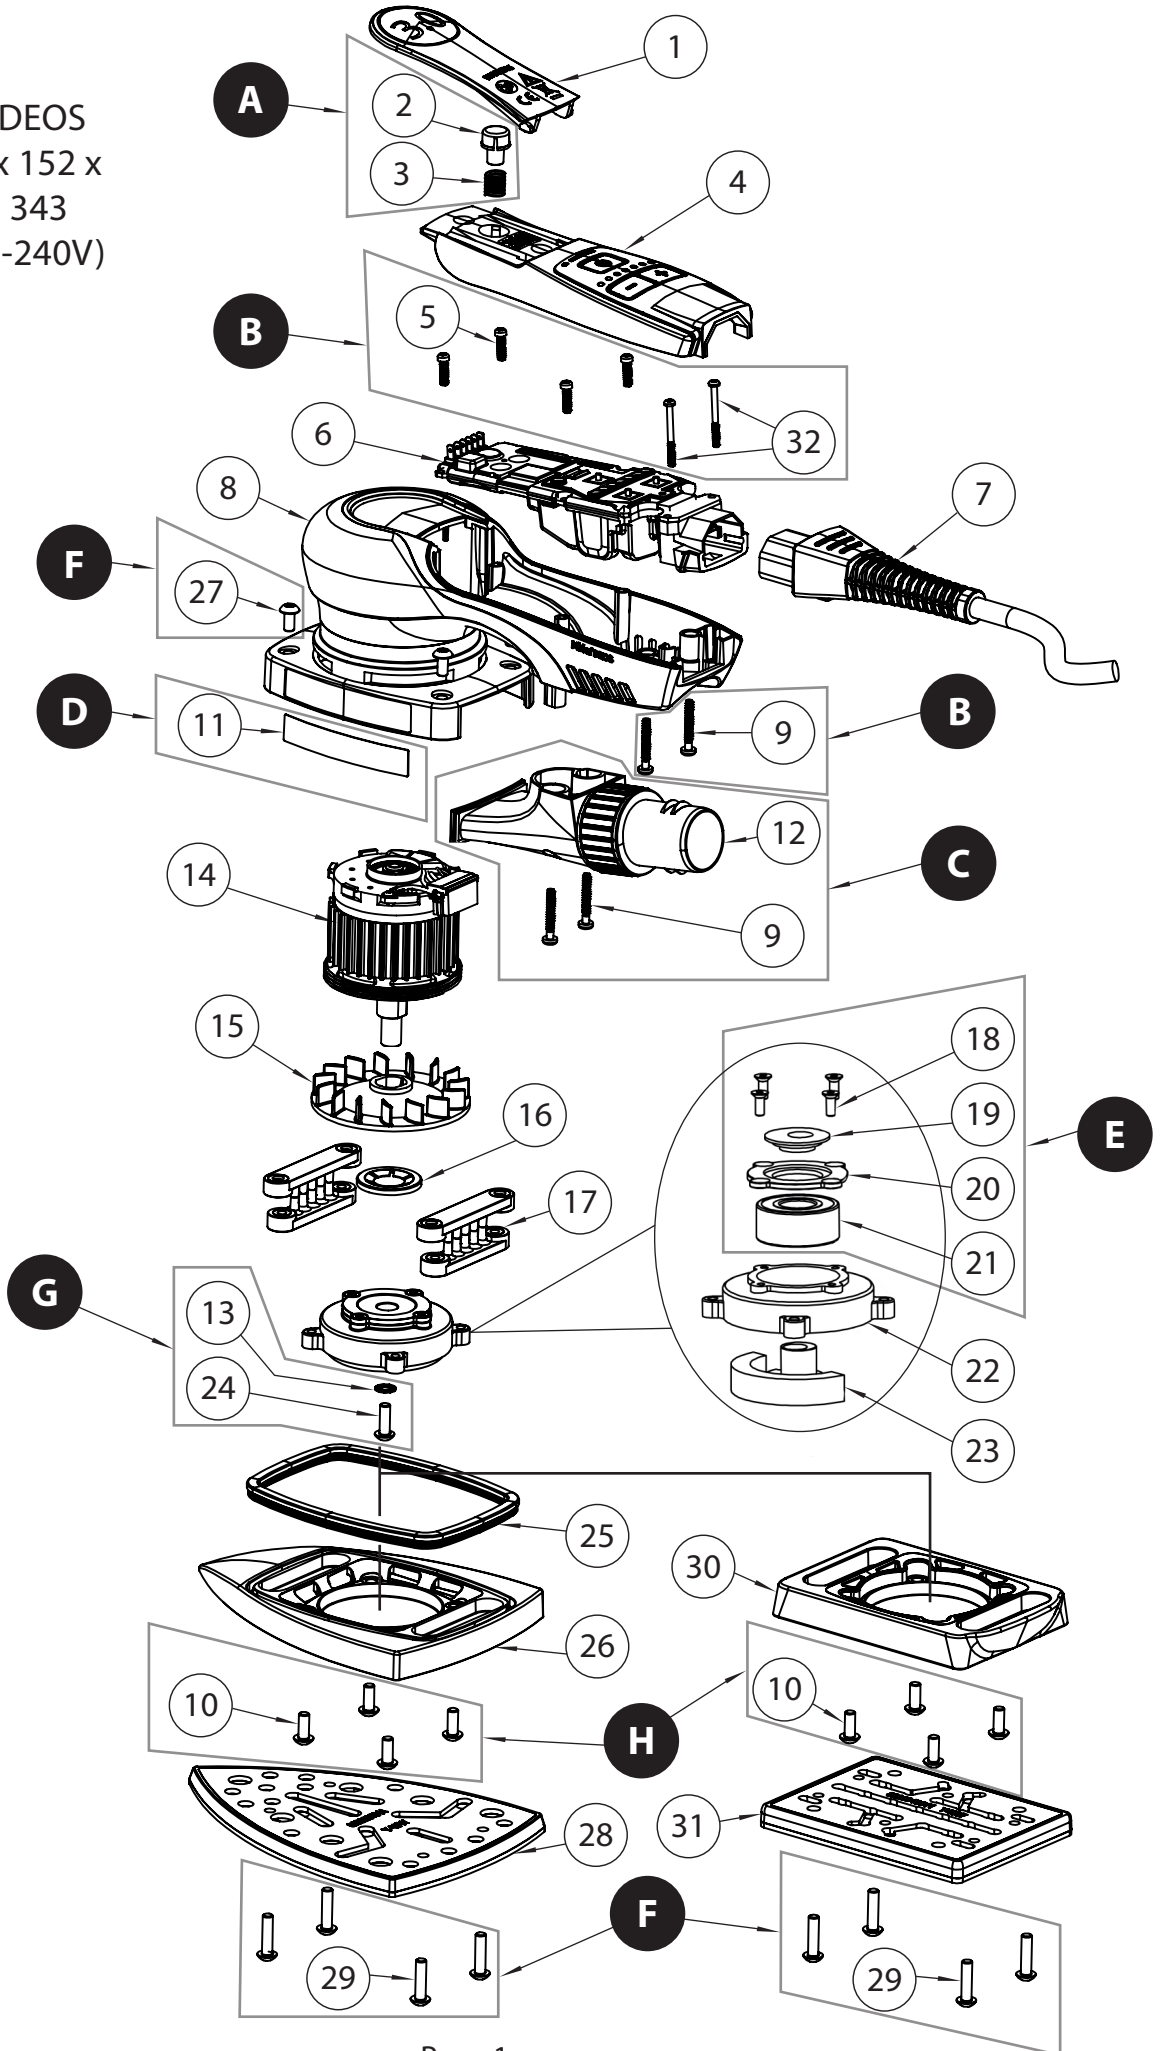

Exploded view of DEOS
II 663 (Delta) 100 x 152 x
152 mm & DEOS II 343
75 X 100 mm (220-240V)
Updated 15.11.2023

DEOS II 663 (Delta) 100 x 152 x 152 mm & 343 75 x 100 mm (220-240V) Spare Part kits

Electrical tool must be serviced by a qualified repair person and in accordance with national requirements.

Separate spare parts on next page.

DEOS II 663 (Delta) 100 x 152 x 152 mm & 343 75 x 100 mm (220-240V) Spare Parts

Mirka Code	Item	Description	Kit	Qty	Tightening Torque
MIE3310111	1	Lever 3.0mm		1	
	2	Start Button	A	1	
	3	Start Button Spring	A	1	
MIE6510412	4	Cover Plate		1	
	5	Screw 2.5 x 10 mm	B	4	0,5 Nm/0,4 ft-lb
MIE6510612	6	Speed Controller *		1	
MIE9016011	7	Rewireable Mains Cable 4,3m CE 230V EU		1	
MIE9017011	7	Rewireable Mains Cable 4,3m CE 230V UK		1	
MIE9017111	7	Rewireable Mains Cable 4,3m CE 230V CH		1	
MIE9017511	7	Rewireable Mains Cable 4,3m CE 230V ANZ		1	
MIE9017611	7	Rewireable Mains Cable 4,3m CE 230V ARG		1	
MIE9017411	7	Rewireable Mains Cable 4,3m 230V CN		1	
MIE6610811	8	Housing		1	
	9	Screw 3 x 25 mm	B,C	2	1,4 Nm/1,0 ft-lb
	10	Screw 4 x 10 mm	H	4	2,4 Nm/1,8 ft-lb
	11	Type Label	D	1	
	12	Swivel Exhaust	C	1	
	13	Washer M4	G	1	
MIE3321411	14	Motor 230 V* and Pushlock Washer 12mm		1	25 Nm/18,4 ft-lb
MIE3311511	15	Fan		1	
MIE3361611	16	Pushlock Washer 12mm		1	
MIE3311711	17	Pad Support 2/Pack		2	
	18	Screw 3 x 6 mm	E	4	1 Nm/0,7 ft-lb
MIE3311911	19	Dust Shield	E	1	
	20	Bearing Flange	E	1	
	21	Ball Bearing	E	1	
MIE3312211	22	Bearing Housing		1	
MIE6612311	23	Balancing Weight 100x152x152 mm/ 75x100mm		1	
	24	Screw 4 x 12 mm	G	1	2,4 Nm/1,8 ft-lb
MIE6612511	25	Seal - (DEOS 663)		1	
MIE6612611	26	Backing Plate 100x152x152mm		1	
	27	Screw 4 x 8 mm	F	4	2,4 Nm/1,8 ft-lb
8292663011	28	Backing Pad Net 100x152x152mm Grip 32H Med		1	
	29	Screw 4 x 16 mm	F	4	2,4 Nm/1,8 ft-lb
MIE3412611	30	Backing Plate 75x100mm		1	
8292343011	31	Backing Pad 75x100mm Grip 29H Medium		1	
	32	Screw 2.5 x 25 mm	B	2	0,5 Nm/0,4 ft-lb